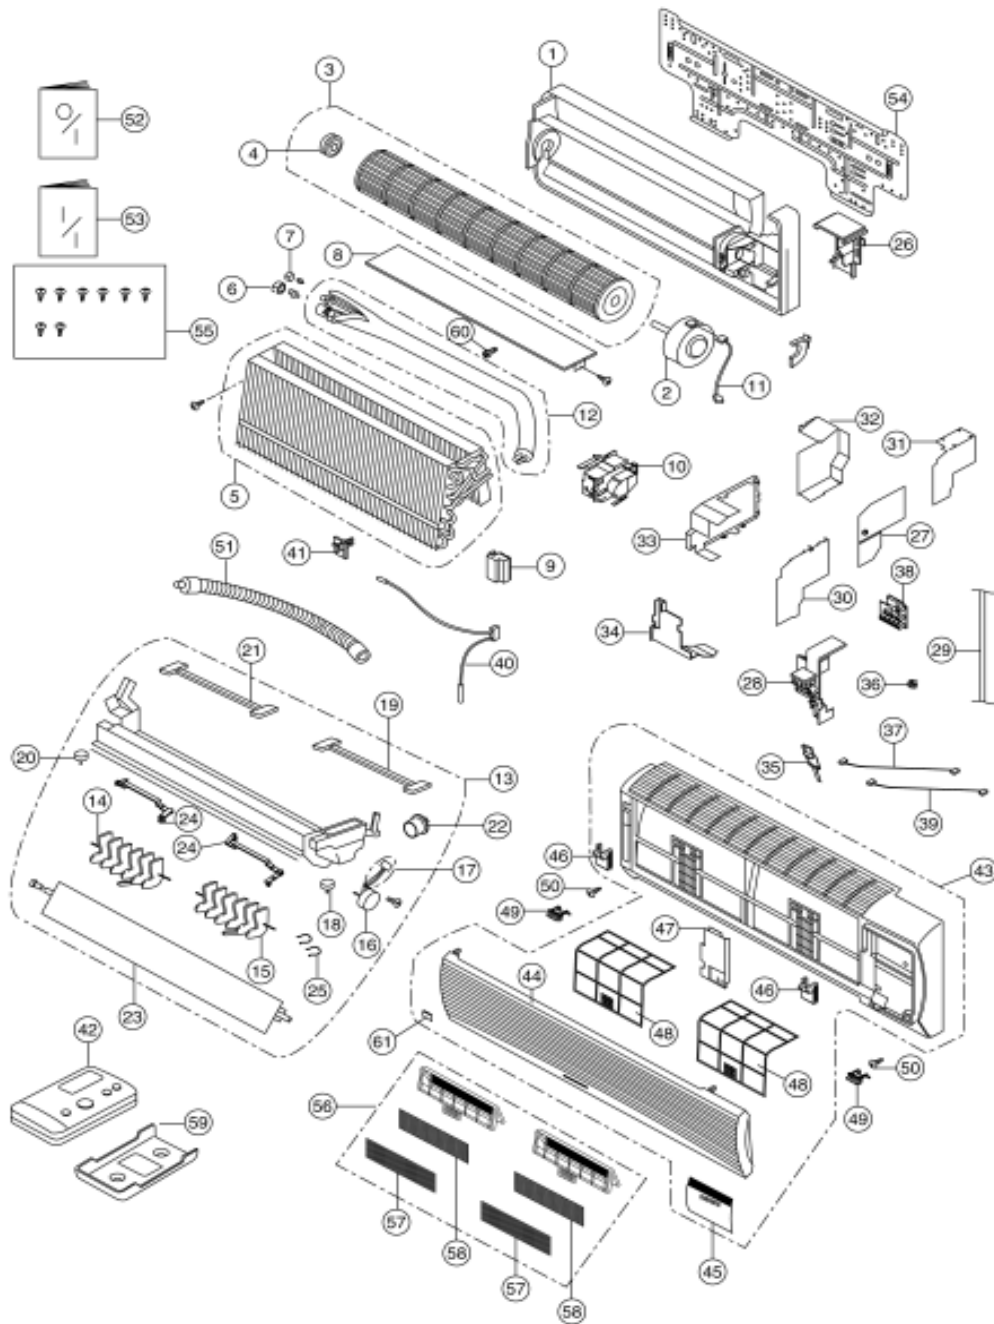

CS-G95KE / CS-G125KE

NO.	DESCRIPTION& NAME	Q'TY	CS-G95KE	CS-G125KE
1	CHASSY COMPLETE	1	CWD50C338	←
2	FAN MOTOR	1	CWA98244	←
3	CROSS FLOW FAN	1	CWH02C060	←
4	BEARING	1	CWH64K007	←
5	EVAPORATOR	1	CWB30C271	←
6	FLARE NUT (1/2") OR (3/8")	1	CWT25005 (3/8")	CWT25007 (1/2")
7	FLARE NUT (1/4")	1	CWH6002140	←
8	SPACER COMPLETE	1	CWH54C031	←
9	ANTI VIBRATION BUSHING	1	CWH50211	←
10	FAN MOTOR COVER	1	CWD931039	←
11	LEAD WIRE - FAN MOTOR	1	CWA67C2310	←
12	TUBE ASSY	1	CWT01C2136	CWT01C623
13	DISCHARGE GRILLE COMPLETE	1	CWE20C2063	←
14	VANE COMPLETE (LEFT)	1	CWE24C113	←
15	VANE COMPLETE (RIGHT)	1	CWE24C114	←
16	MOTOR - AIR SWING (UP/DOWN)	1	CWA98C033	←
17	LEAD WIRE - AIR SWING MOTOR (UP/DOWN)	1	CWA67C1814	←
18	MOTOR - AIR SWING (RIGHT)	1	CWA98276	←
19	LEAD WIRE - AIR SWING MOTOR (RIGHT)	1	CWA67C2187	←
20	MOTOR - AIR SWING (LEFT)	1	CWA98277	←
21	LEAD WIRE - AIR SWING MOTOR (LEFT)	1	CWA67C2188	←
22	CAP COMPLETE	1	CWH52C003	←
23	VANE	1	CWE241027A	←
24	LEVER COMPLETE	2	CWH65C026	←
25	RETAINING RING	1	XUC3	←
26	PARTICULAR PIECE	1	CWD931019	←
27	ELECTRONIC CONTROLLER	1	CWA742329	CWA742328
28	TERMINAL BOARD COMPLETE	1	CWA28C2038	←
29	POWER SUPPLY CORD	1	CWA20C763	CWA20C764
30	CONTROL BOARD COVER	1	CWH13463	←
31	CONTROL BOARD COVER	1	CWH13465	←
32	CONTROL BOARD COVER	1	CWH13466	←
33	CONTROL BOARD COVER	1	CWH13464	←
34	PARTICULAR PIECE	1	CWD931040	←
35	INDICATOR HOLDER	1	CWD931018	←
36	ELECTRONIC CONTROLLER (RECEIVER)	1	CWA74919	←
37	LEAD WIRE - RECEIVER	1	CWA67C2913	←
38	INDICATOR COMPLETE	1	CWE39C1023	←
39	LEAD WIRE - INDICATOR	1	CWA67C3477	←
40	SENSOR COMPLETE	1	CWA50C613	←
41	HOLDER SENSOR	1	CWH32142	←
42	REMOTE CONTROL SWITCH	1	CWA75C2083	←
43	FRONT GRILLE COMPLETE	1	CWE11C2110	←
44	INTAKE GRILLE COMPLETE	1	CWE22C1006	←
45	DECORATION BASE	1	CWE35C1008	←
46	TAB	2	CWD931020	←
47	GRILLE DOOR COMPLETE	1	CWE141014	←
48	AIR FILTER	2	CWD00240	←
49	CAP - FRONT GRILLE	2	CWH52267	←
50	SCREW - FRONT GRILLE	2	XTN4+16C	←
51	DRAIN HOSE	1	CWH5880580	←
52	OPERARTING INSTRUCTIONS	1	CWF563167	←
53	INSTALLATION INSTRUCTIONS	1	CWF612099	←
54	INSTALLATION PLATE	1	CWH36157	←
55	BAG COMPLETE (INSTALLATION SCREW)	1	CWH82C067	←